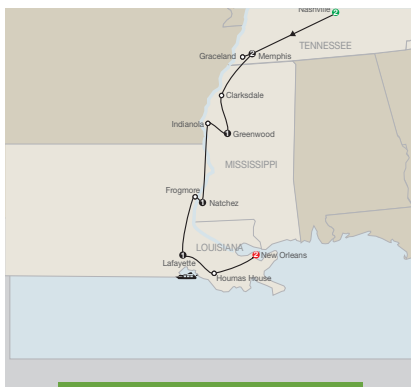

AMERICA'S MUSICAL HERITAGE
10 days • Nashville to New Orleans
NOW FROM $3,599*
(Per person twin share, departing 06/09/19)