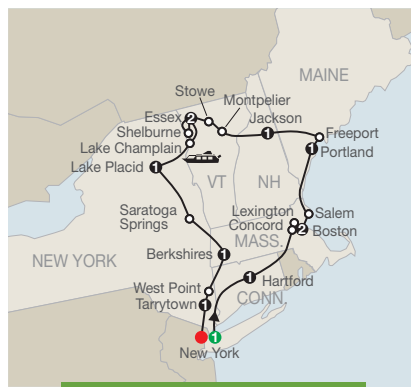

NEW ENGLAND & THE HUDSON VALLEY
12 days • New York Return
NOW FROM $4,625*
(Per person twin share, departing 09/07/19)